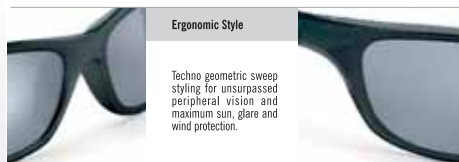

Ergonomic Style