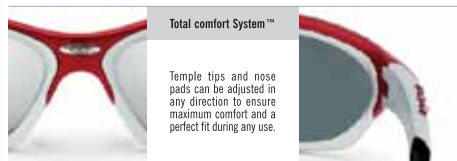

Total comfort System™