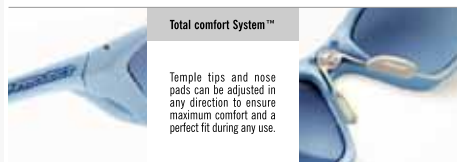

Total comfort System™

KALYOS GIRL ▶
NEWPLAYER